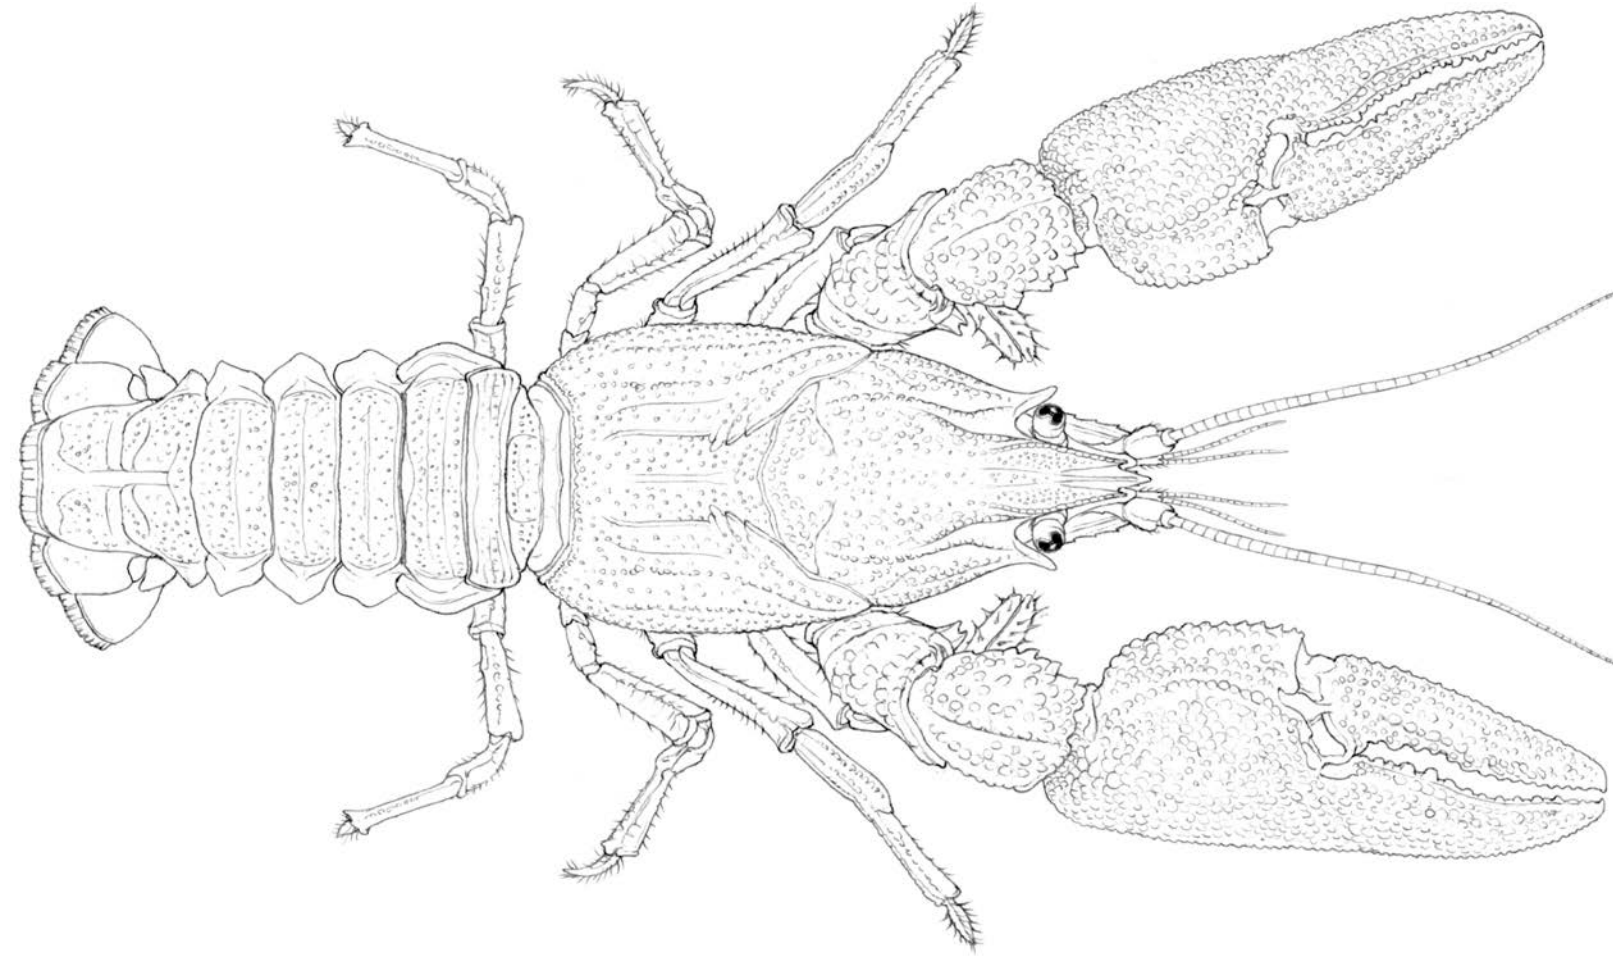

# Salmonids and illustration

the art of interpreting fish form, function and colour

Marc Dando

*Sphyrna mokarran* Great Hammerhead

*Sharks of the World* shy sharks and Izak catsharks

*Oncorhynchus kisutch* Chum Salmon

*Oncorhynchus kisutch* Coho Salmon

*Salmo salar* Atlantic Salmon

*Oncorhynchus tshawytscha* Chinook Salmon

*Oncorhynchus mykiss* Steelhead

*Salvelinus alpinus* Arctic Charr

*Oncorhynchus masou* Cherry Salmon

*Oncorhynchus gorbuscha* Pink Salmon

*Oncorhynchus nerka* Sockeye Salmon

*The Arctic: the complete story*

**Invasive: *Astacus leptodactylus*** Narrow-clawed Crayfish

**Native: *Austropotamobius pallipes*** White-clawed Crayfish

**Invasive: *Procambarus clarkii*** Red Swamp Crayfish

**Invasive: *Orconectes limosus*** Spiny-cheek Crayfish

**Invasive: *Orconectes virilis*** Virile Crayfish

**Invasive: *Orconectes rusticus*** Rusty Crayfish