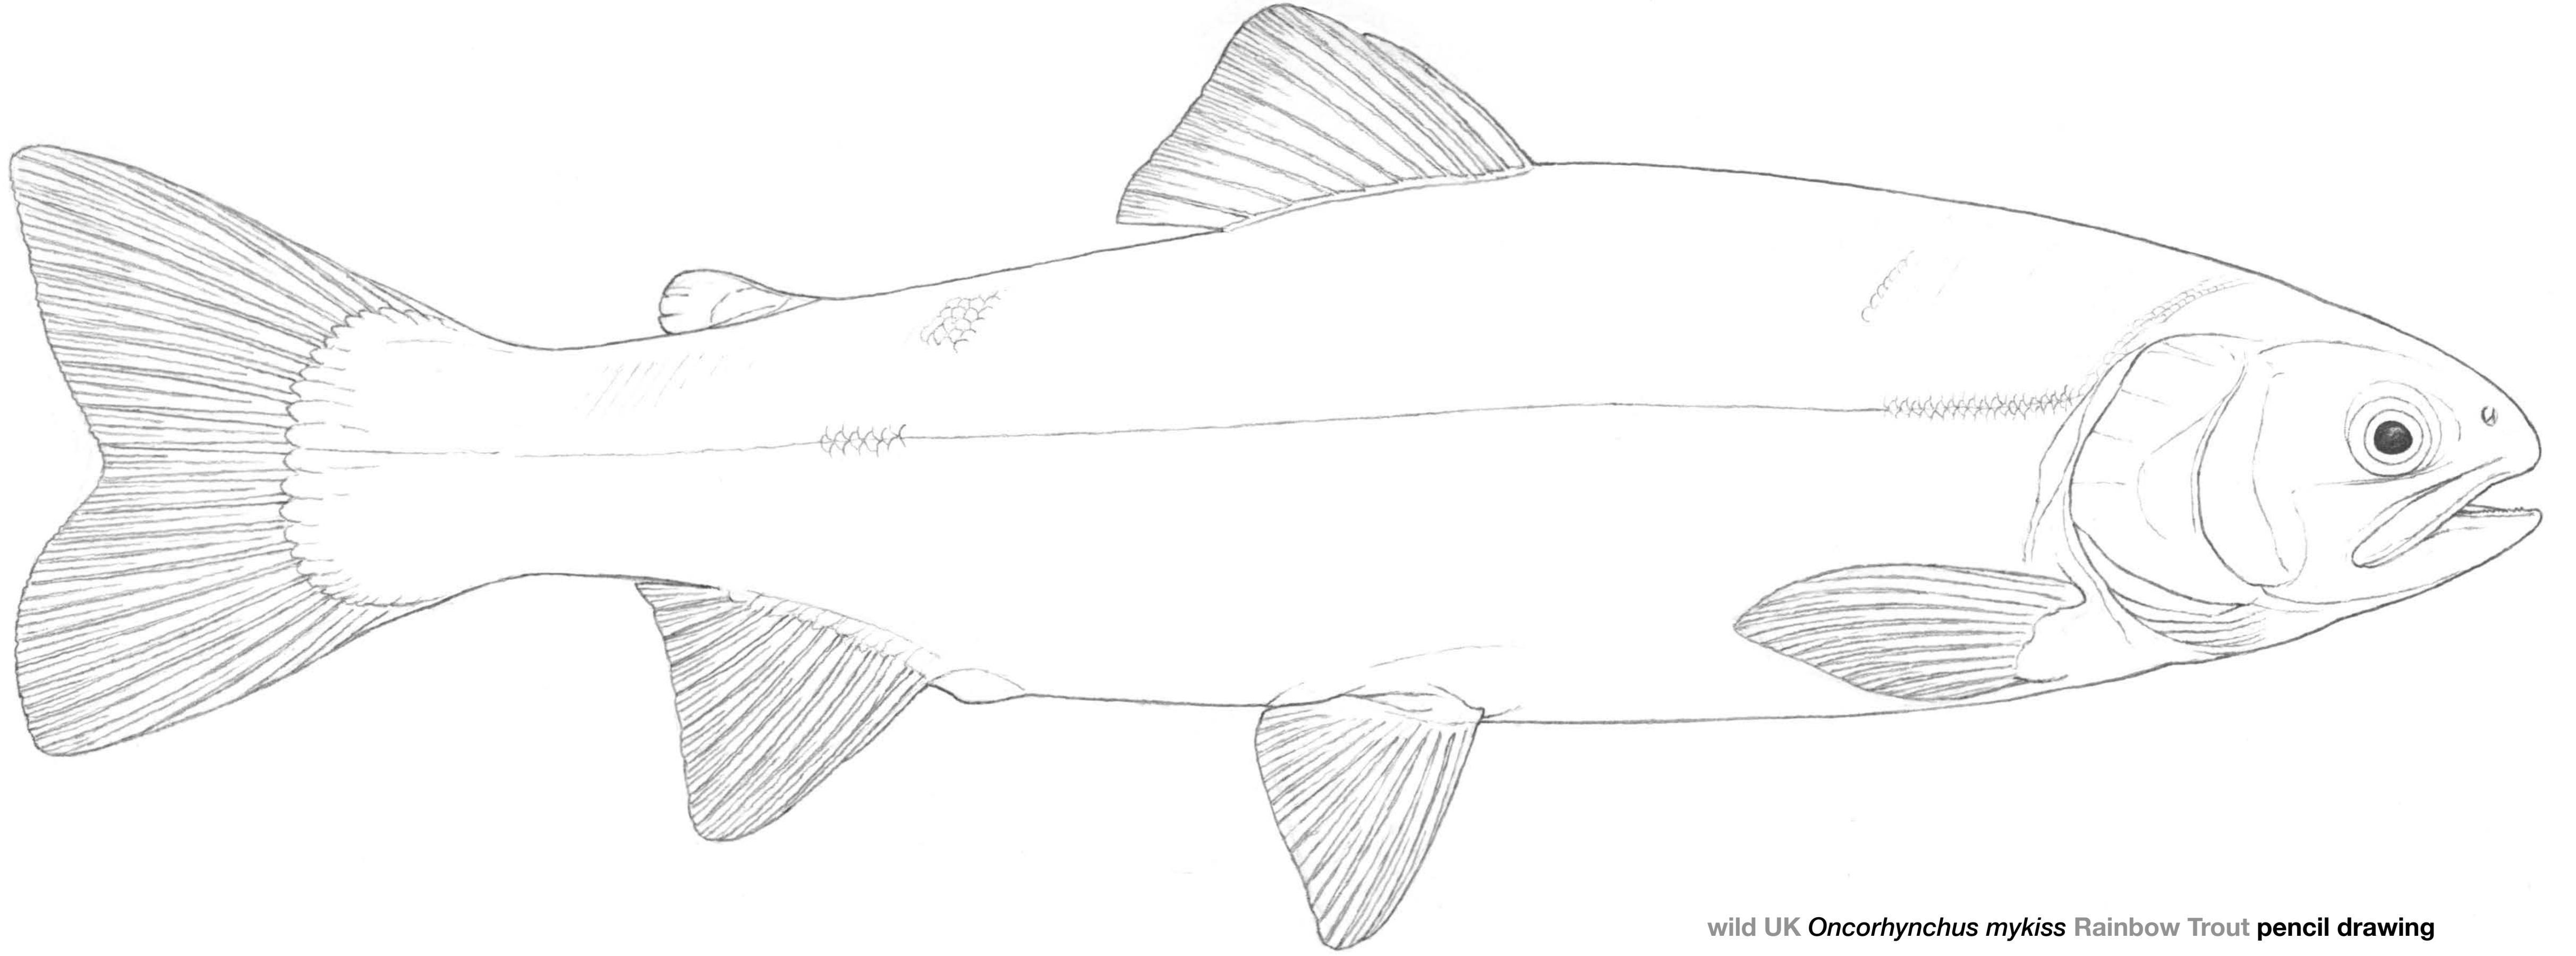

References from client -  
Nick Measham

References from client -  
Nick Measham

References from client -  
Nick Measham

wild UK *Oncorhynchus mykiss* Rainbow Trout rough sketches

wild UK *Oncorhynchus mykiss* Rainbow Trout pencil drawing

wild UK *Oncorhynchus mykiss* Rainbow Trout

pristine farmed *Oncorhynchus mykiss* Rainbow Trout

**Wild UK**

**Pristine farmed**

*Salmo trutta* Brown Trout

*Salmo trutta* Brown Trout

wild *Salmo trutta* Brown Trout

farmed *Salmo trutta* Brown Trout

**Wild**

**Pristine farmed**

*Salmo trutta trutta* Sea Trout pencil drawing

*Salmo salar* Atlantic Salmon

*Thymallus thymallus* European Grayling

Eastern Mediterranean

*Raja clavata* Thornback Skate