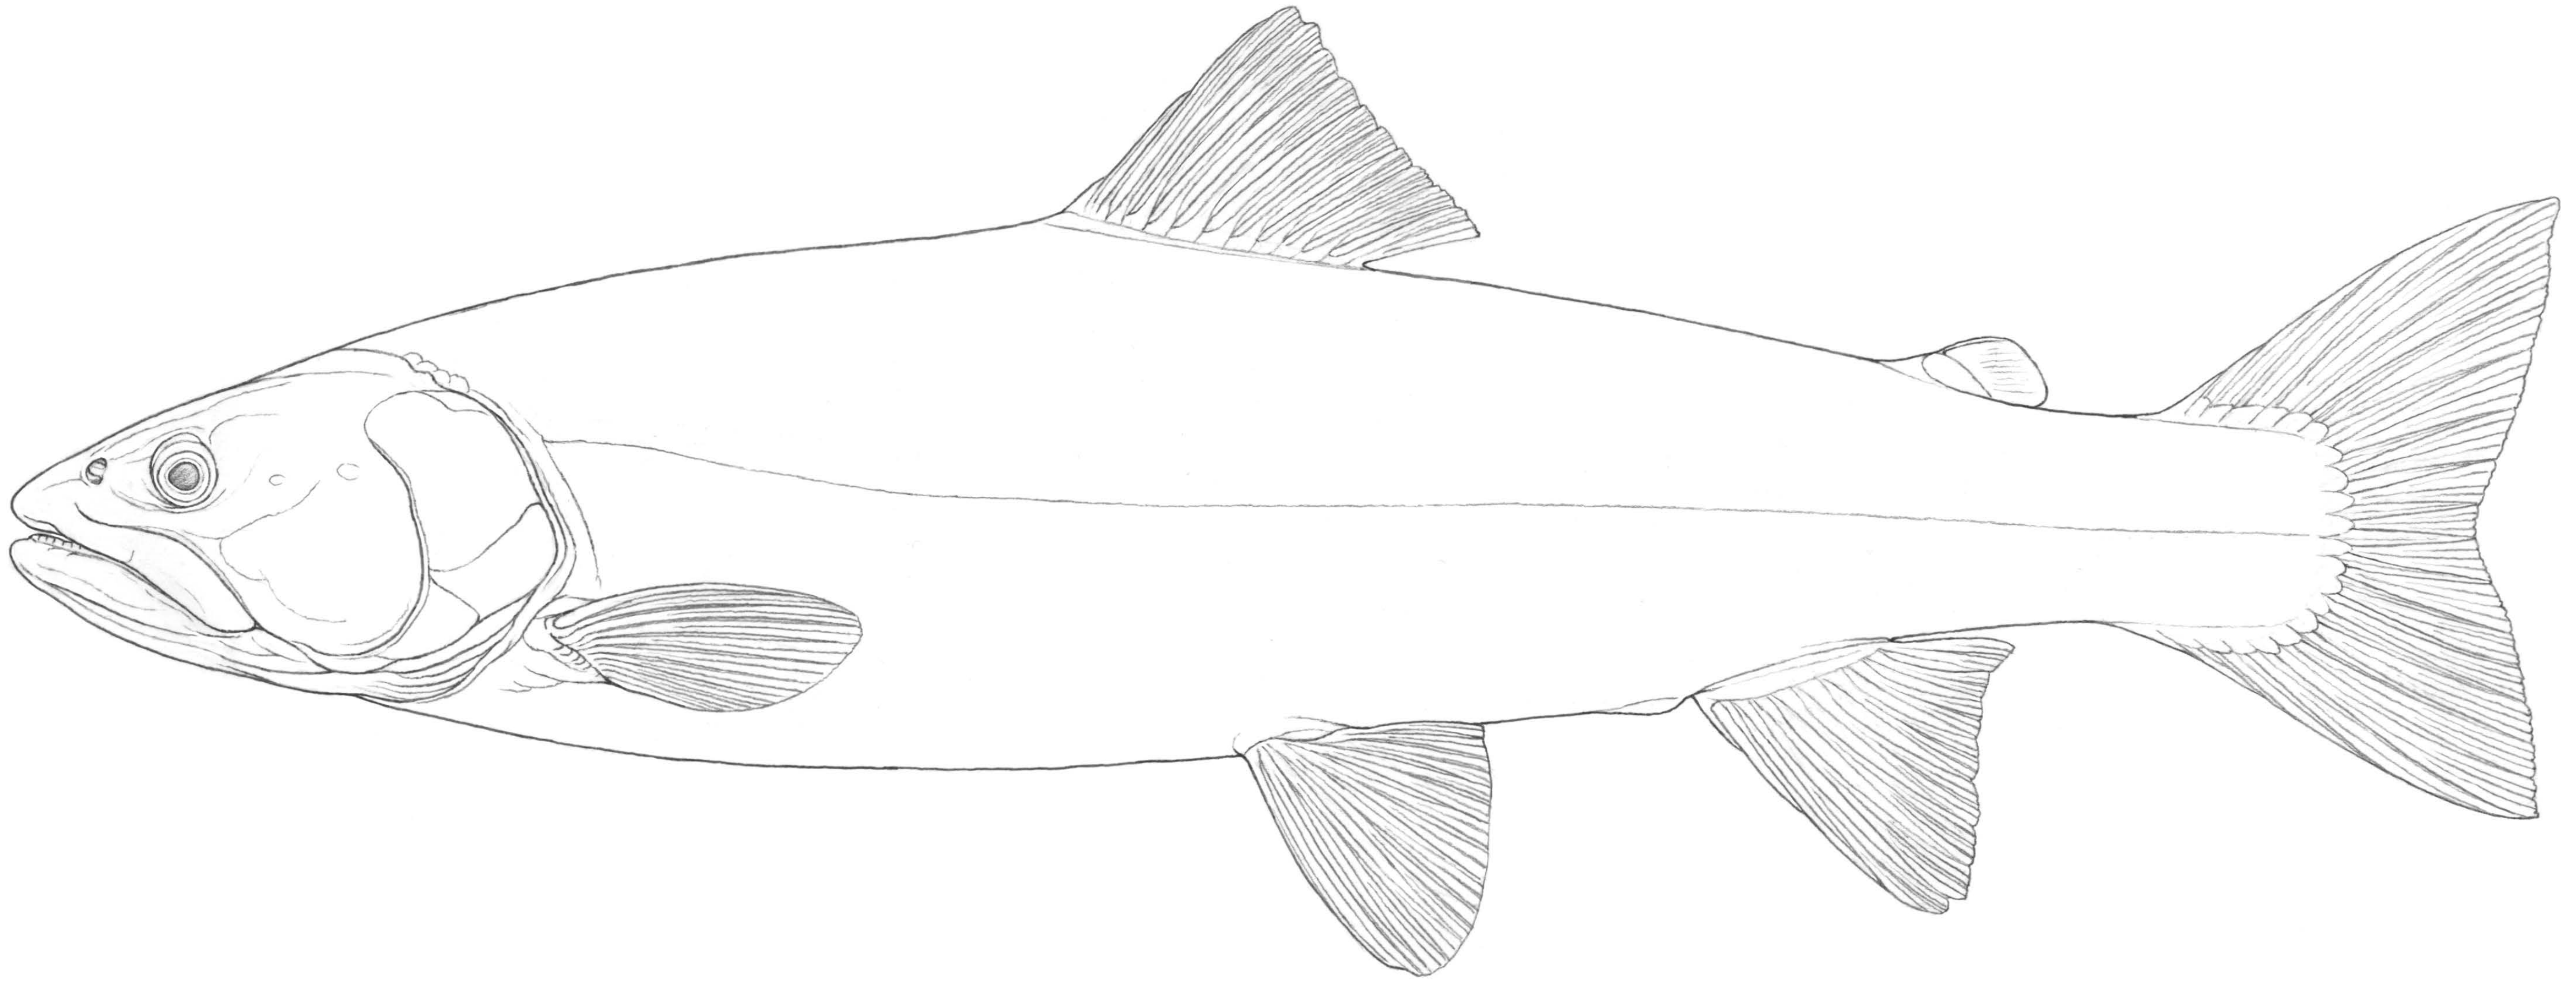

# Salmonids and illustration

the art of interpreting fish form, function and colour

Marc Dando

*Sphyrna mokarran* Great Hammerhead

*Sharks of the World* shy sharks and Izak catsharks

*Oncorhynchus kisutch* Chum Salmon

wild UK *Oncorhynchus mykiss* Rainbow Trout

pristine farmed *Oncorhynchus mykiss* Rainbow Trout

**Wild UK**

**Pristine farmed**

*Salmo trutta* Brown Trout

*Salmo trutta* Brown Trout

wild *Salmo trutta* Brown Trout

farmed *Salmo trutta* Brown Trout

**Wild**

**Pristine farmed**

*Salmo trutta trutta* Sea Trout pencil drawing

*Salmo salar* Atlantic Salmon

*Thymallus thymallus* European Grayling

Eastern Mediterranean

*Raja clavata* Thornback Skate